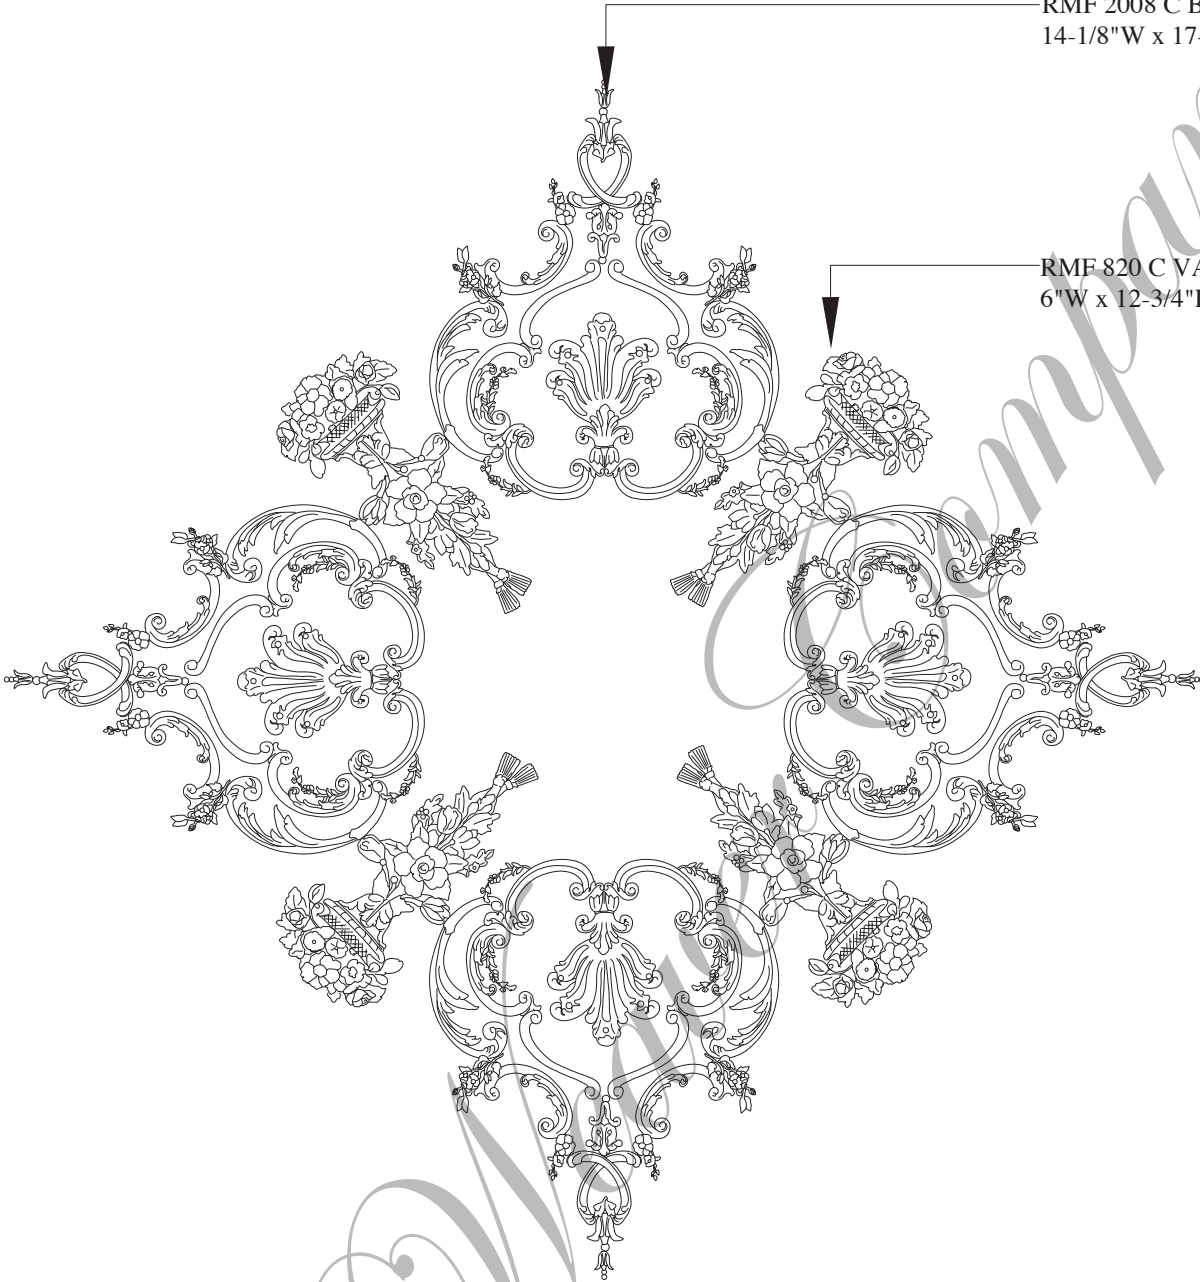

RMF 2008 C BOISERIE PANEL
14-1/8"W x 17-1/4" H x 1-1/4" D

RMF 820 C VASE OF FLOWERS
6"W x 12-3/4"H x 7/8"D

Overall Dimension: 50"W x 50"L

SCALE: 1/8" = 1"

J.P. Weaver Company

FAX: (818) 500-1798 941 AIR WAY GLENDALE, CALIFORNIA, 91201 TEL: (818) 500-1740
WWW.JPWEAVER.COM & design@jpweaver.com

Ceiling Center Design #24

RMF 2008C Boiserie

Panel & RMF 820 C